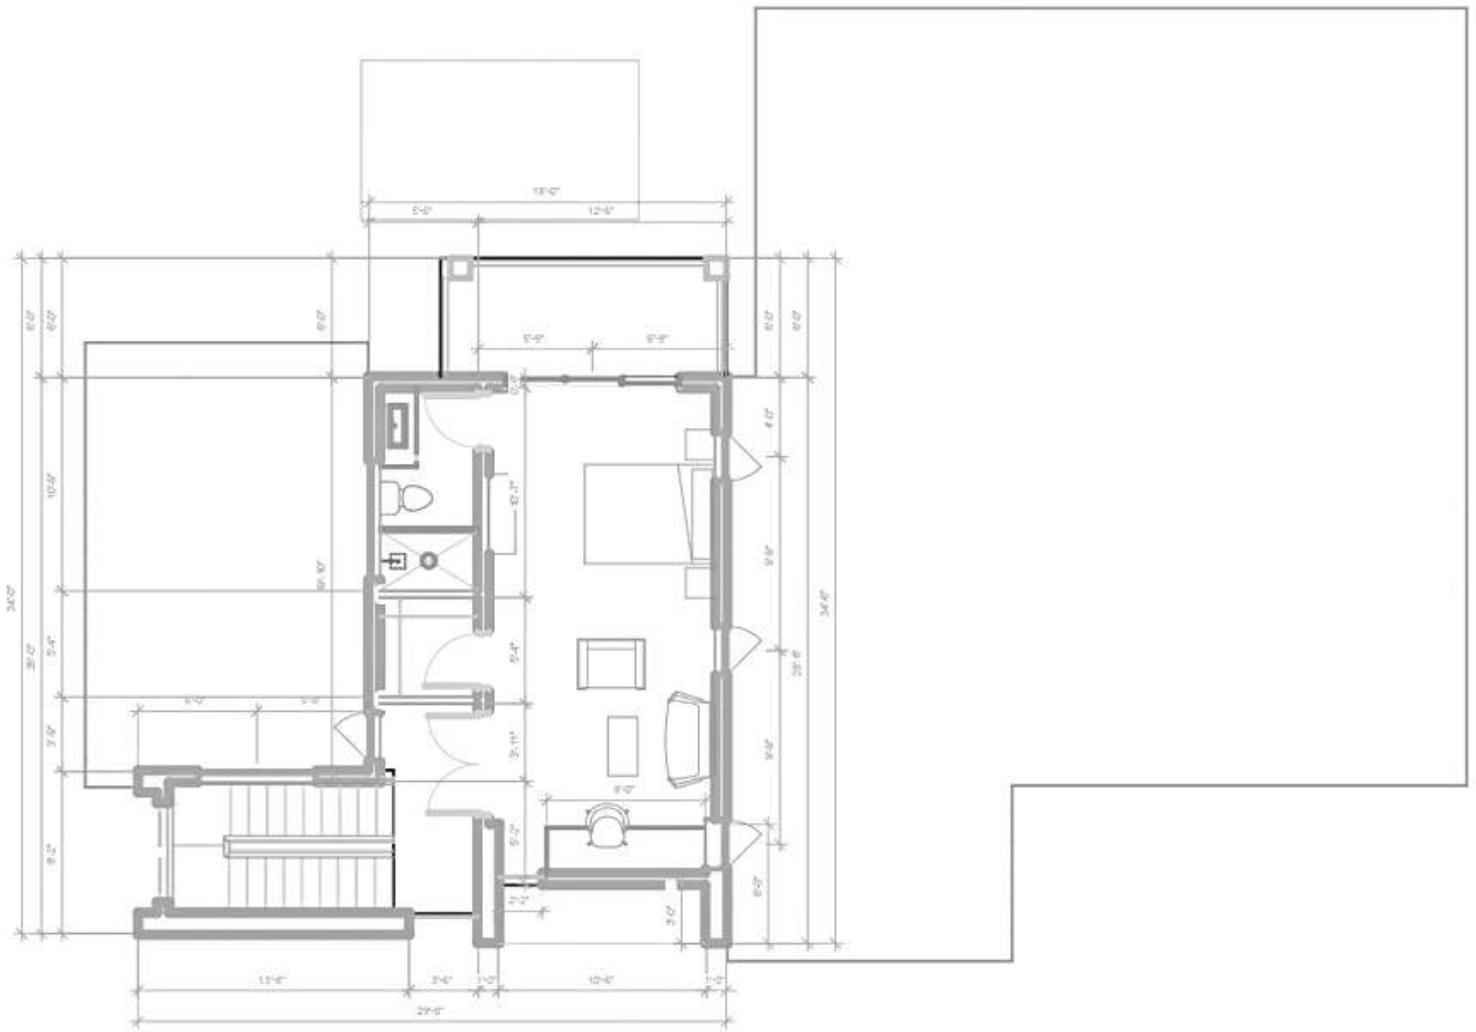

Surrounded by
green & blue

TURQUOISE

MODELS & FLOOR PLANS

Russell
Johnson

AMBER 1

Beds	Baths	SF under AC	Total SF
5	5.5	4,064	5,634

level one

Under AC	Total Area
4,064	5,634

level two

level three

FRONT ELEVATION

RIGHT SIDE ELEVATION

REAR ELEVATION

LEFT SIDE ELEVATION