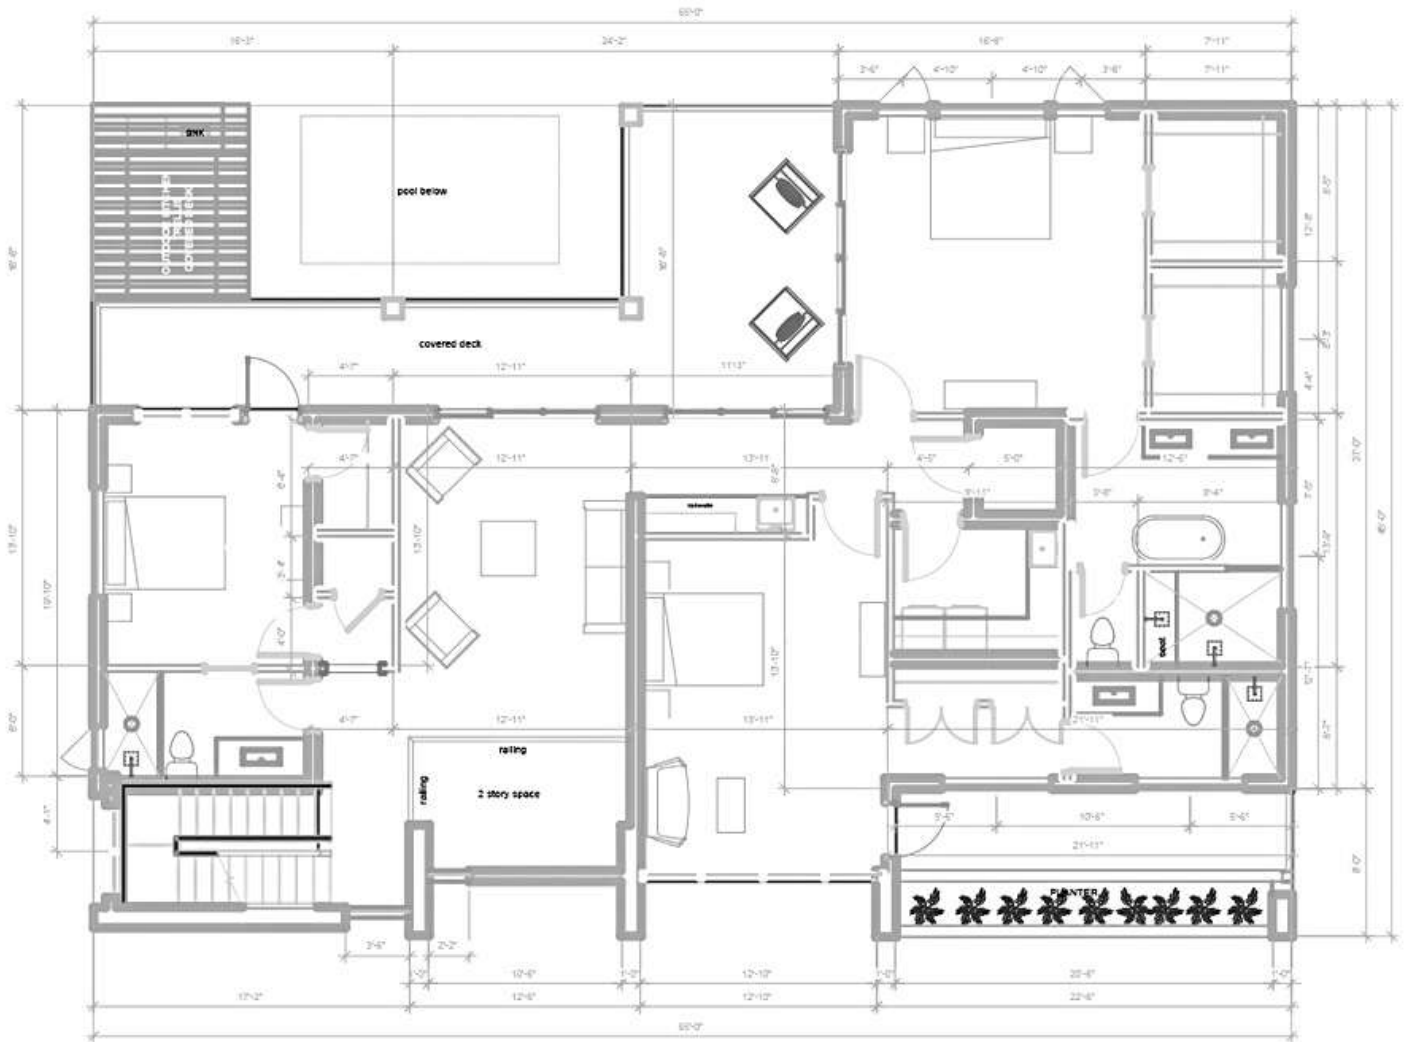

Surrounded by
green & blue

TURQUOISE

MODELS & FLOOR PLANS

Russell
Johnson

AMBER 1

Beds	Baths	SF under AC	Total SF
5	5.5	4,064	5,634

level one

Under AC	Total Area
4,064	5,634

level two

level three

FRONT ELEVATION

RIGHT SIDE ELEVATION

REAR ELEVATION

LEFT SIDE ELEVATION