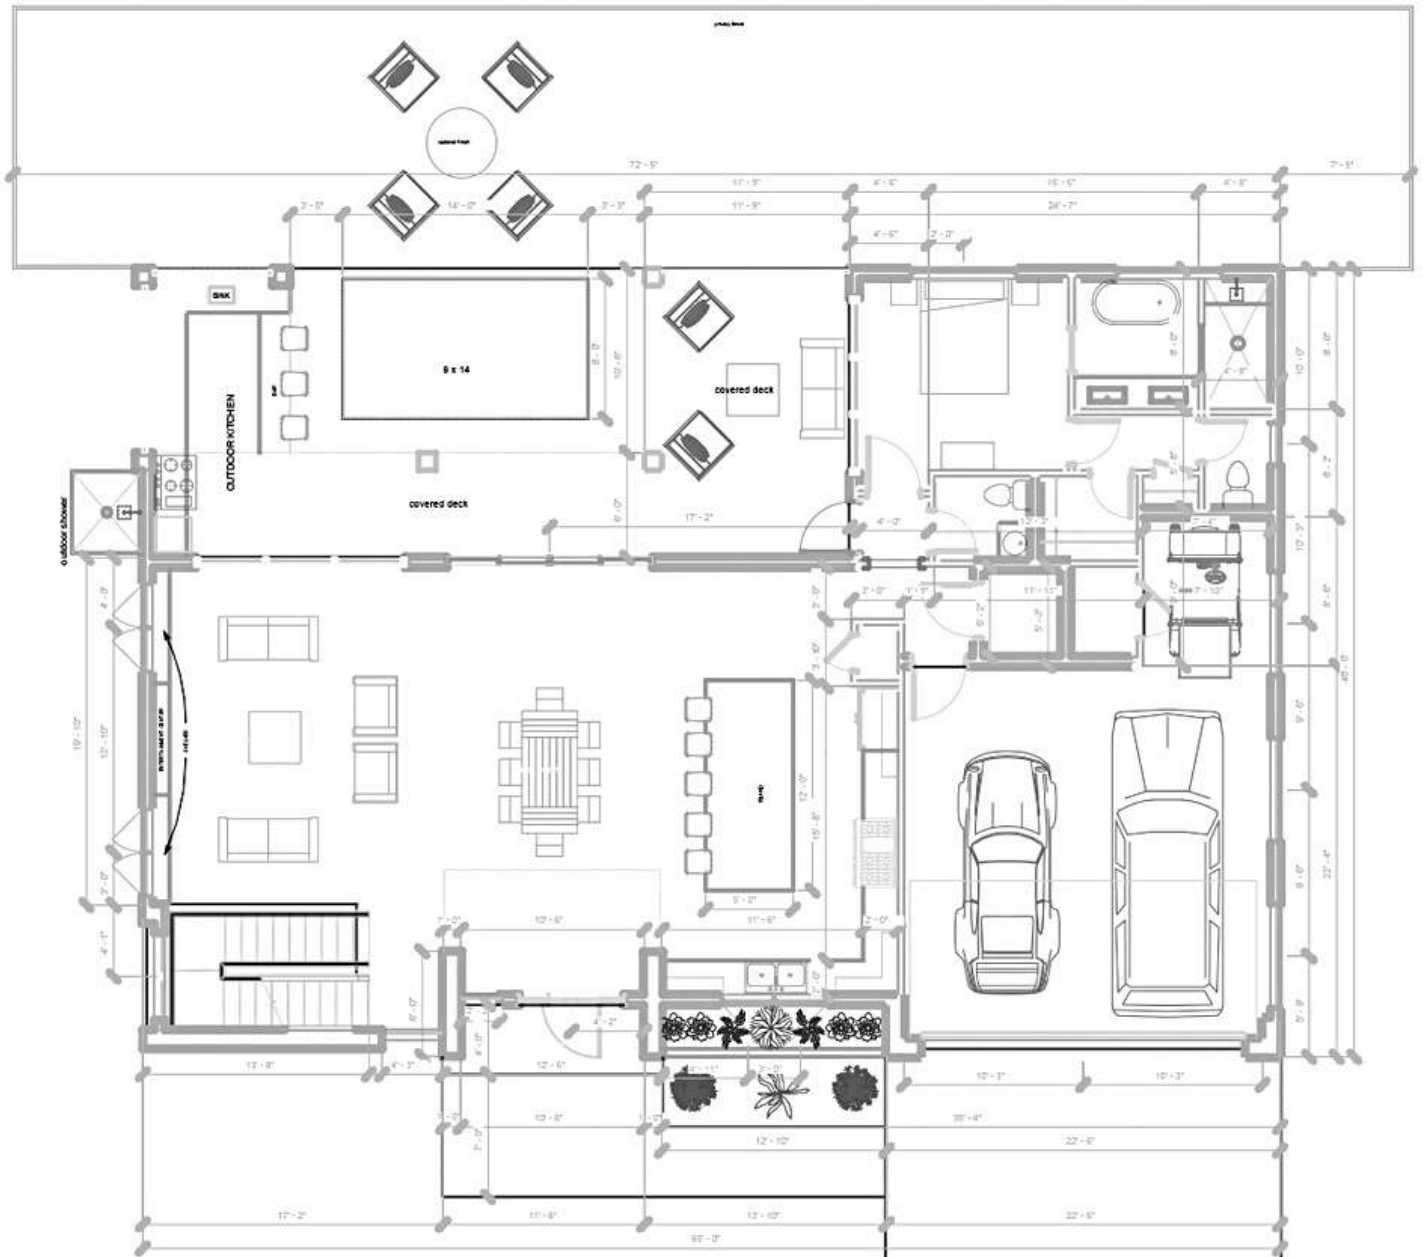

Surrounded by
green & blue

TURQUOISE

MODELS & FLOOR PLANS

Russell
Johnson

AMBER 1

Beds	Baths	SF under AC	Total SF
5	5.5	4,064	5,634

level one

Under AC	Total Area
4,064	5,634

level two

level three

FRONT ELEVATION

RIGHT SIDE ELEVATION

REAR ELEVATION

LEFT SIDE ELEVATION