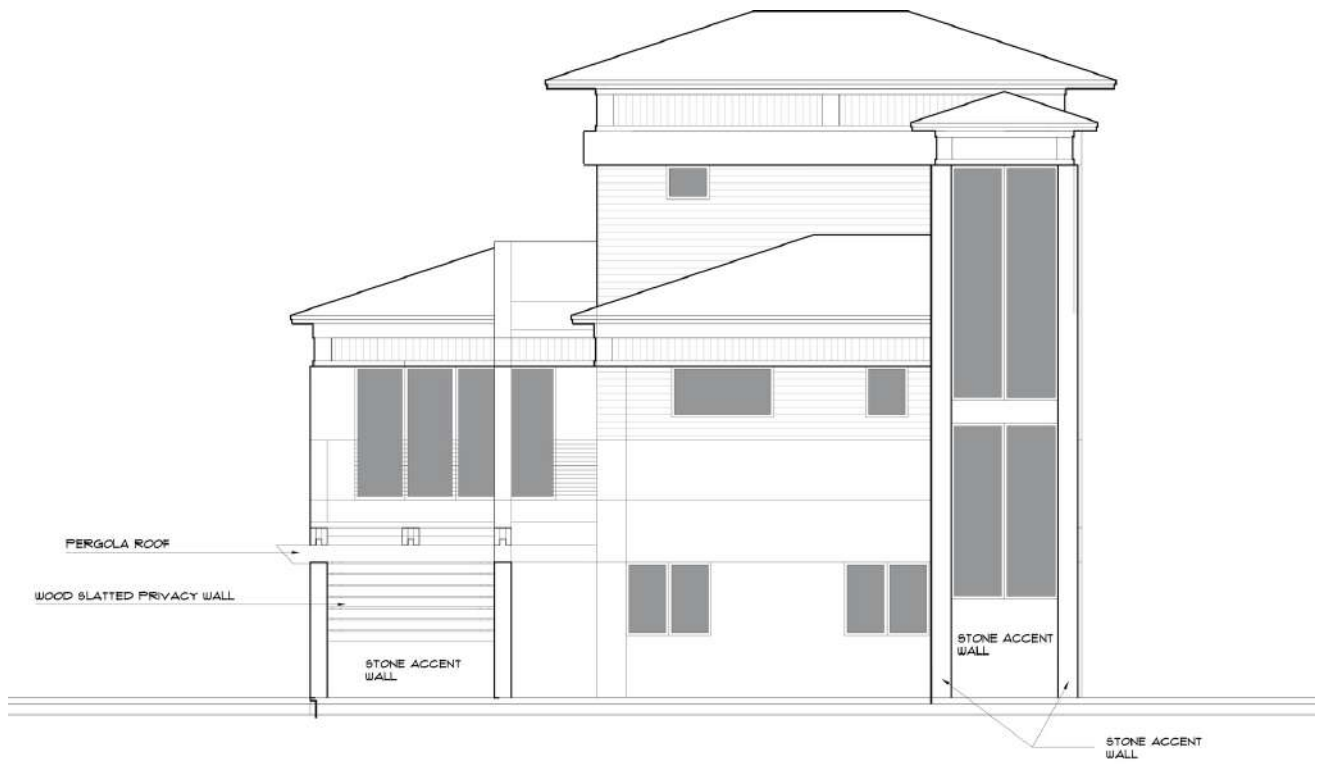

Surrounded by
green & blue

TURQUOISE

MODELS & FLOOR PLANS

Russell
Johnson

AMBER 1

Beds	Baths	SF under AC	Total SF
5	5.5	4,064	5,634

level one

Under AC	Total Area
4,064	5,634

level two

level three

FRONT ELEVATION

RIGHT SIDE ELEVATION

REAR ELEVATION

LEFT SIDE ELEVATION