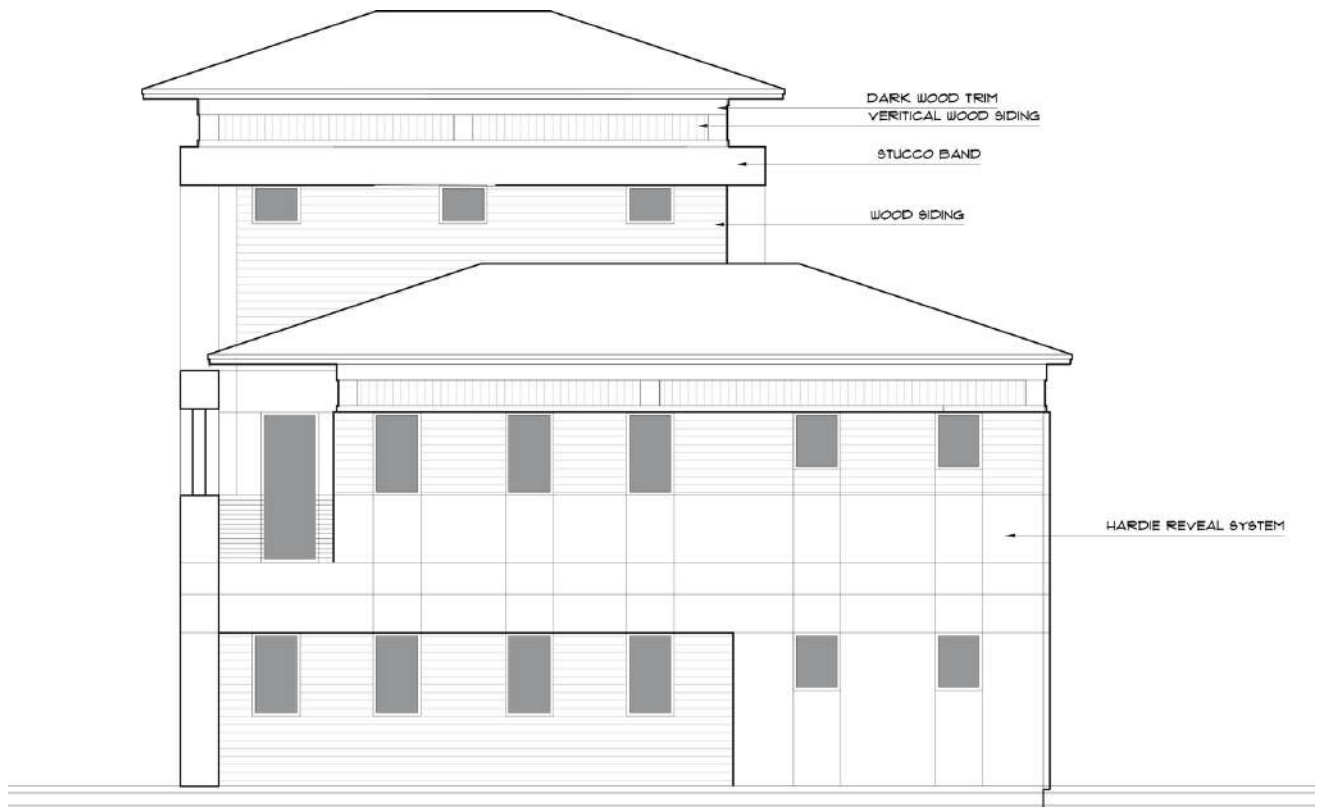

Surrounded by
green & blue

TURQUOISE

MODELS & FLOOR PLANS

Russell
Johnson

AMBER 1

Beds	Baths	SF under AC	Total SF
5	5.5	4,064	5,634

level one

Under AC	Total Area
4,064	5,634

level two

level three

FRONT ELEVATION

RIGHT SIDE ELEVATION

REAR ELEVATION

LEFT SIDE ELEVATION